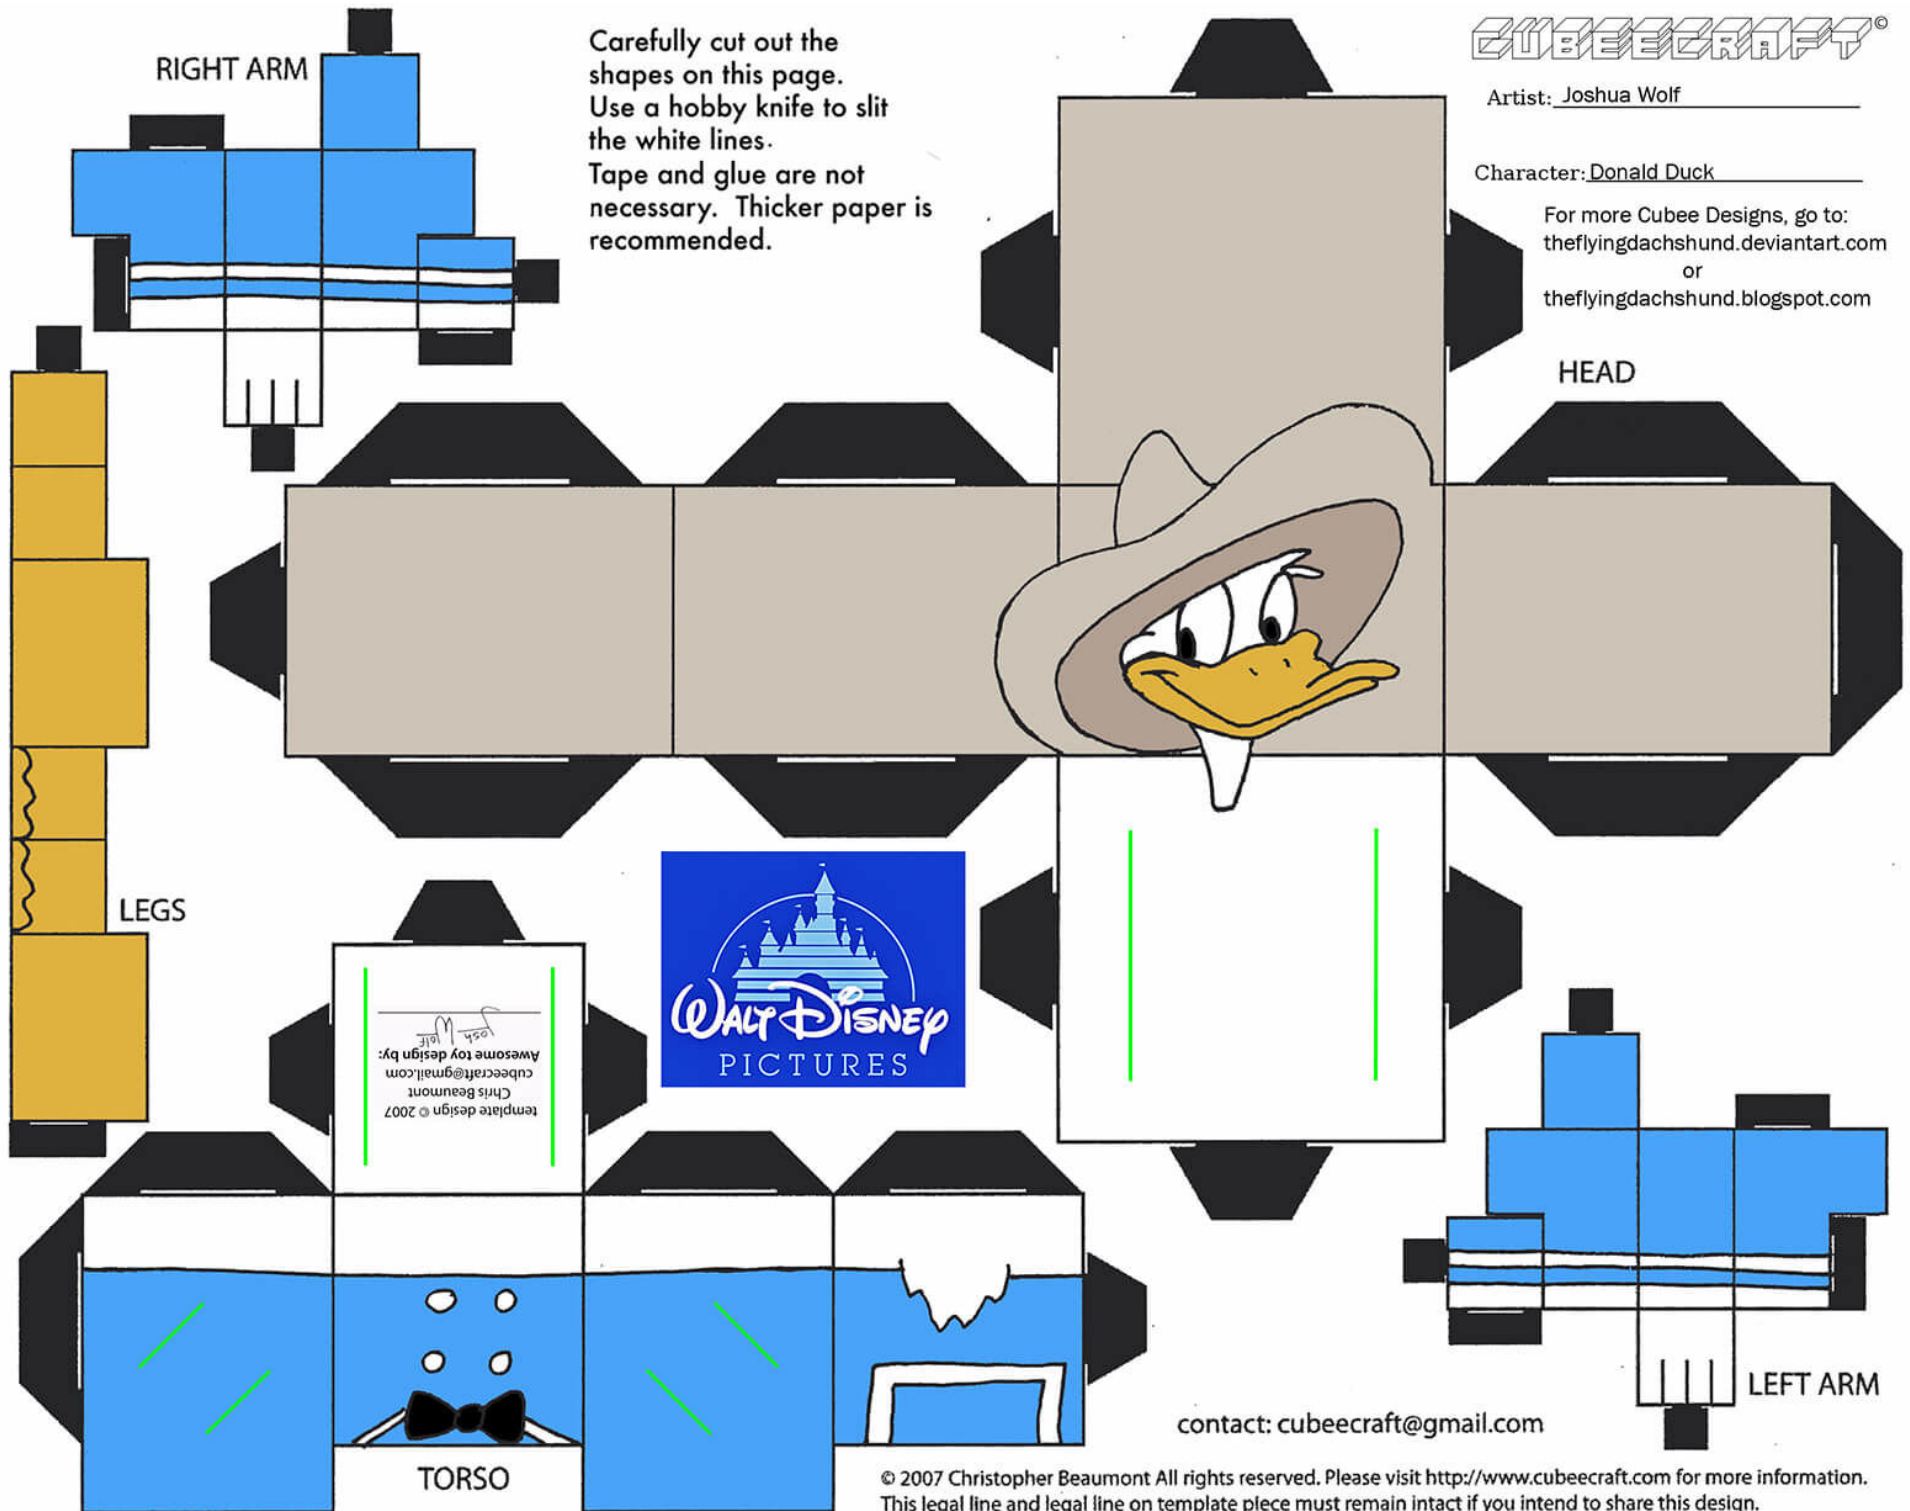

Artist: Joshua Wolf

Character: Donald Duck

For more Cubee Designs, go to:  
theflyingdachshund.deviantart.com  
or  
theflyingdachshund.blogspot.com

Carefully cut out the shapes on this page.  
Use a hobby knife to slit the white lines.  
Tape and glue are not necessary. Thicker paper is recommended.