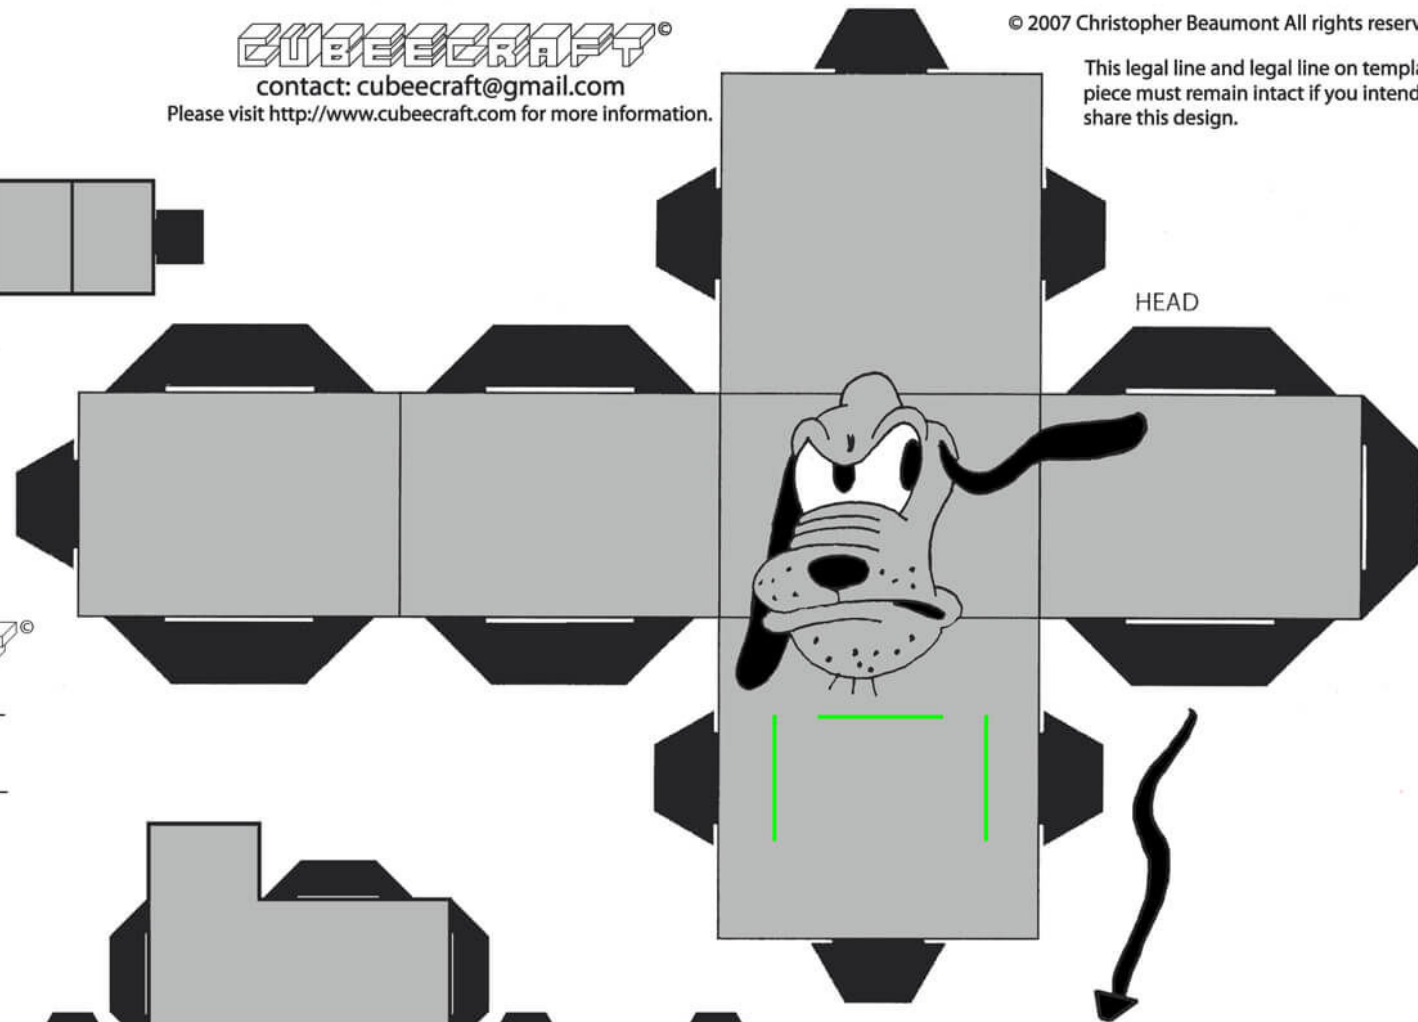

**CUBEECRAFT**

Artist: Joshua Wolf

Character: Pluto

For more Cubee Designs, go to:  
[theflyingdachshund.deviantart.com](http://theflyingdachshund.deviantart.com)  
or  
[theflyingdachshund.blogspot.com](http://theflyingdachshund.blogspot.com)

Carefully cut out the shapes on this page. Use a hobby knife to slit the white lines. Tape and glue are not necessary. Thicker paper is recommended.