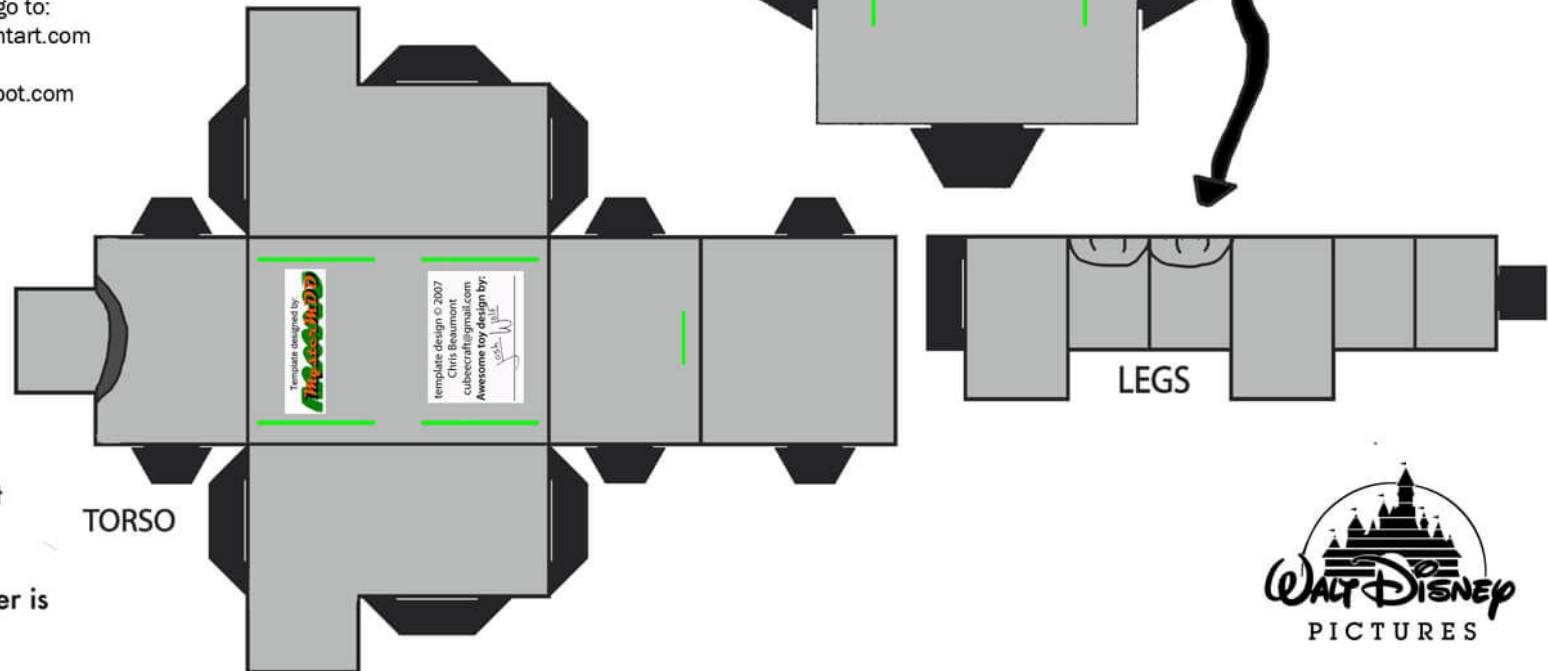

**CUBEECRAFT**

Artist: Joshua Wolf

Character: Pluto

For more Cubee Designs, go to:  
[theflyingdachshund.deviantart.com](http://theflyingdachshund.deviantart.com)  
or  
[theflyingdachshund.blogspot.com](http://theflyingdachshund.blogspot.com)

Carefully cut out the shapes on this page. Use a hobby knife to slit the white lines. Tape and glue are not necessary. Thicker paper is recommended.