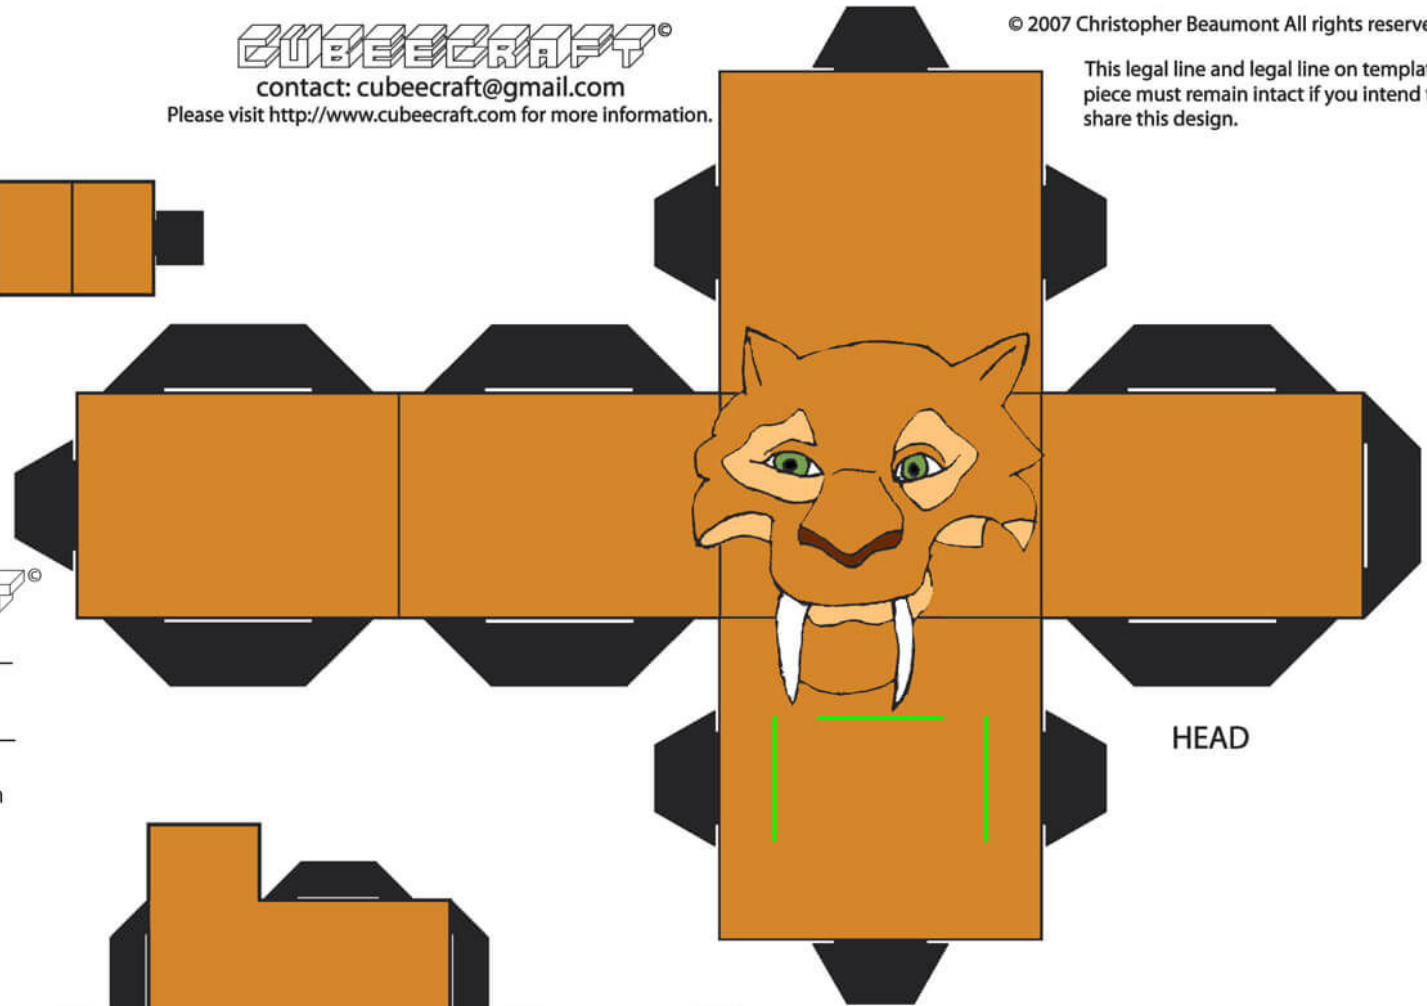

**CUBEECRAFT**

Artist: Joshua Wolf

Character: Diego

For more Cubee Designs, go to:  
[theflyingdachshund.deviantart.com](http://theflyingdachshund.deviantart.com)  
or  
[theflyingdachshund.blogspot.com](http://theflyingdachshund.blogspot.com)

Carefully cut out the shapes on this page. Use a hobby knife to slit the white lines. Tape and glue are not necessary. Thicker paper is recommended.