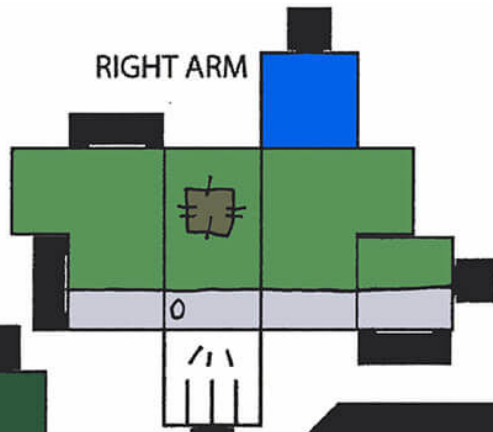

Artist: Joshua Wolf

Character: Honest Johnn Worthington
Foulfellow

For more Cubee Designs, go to:
theflyingdachshund.deviantart.com
or
theflyingdachshund.blogspot.com

HEAD

Carefully cut out the shapes on this page. Use a hobby knife to slit the white lines. Tape and glue are not necessary. Thicker paper is recommended.

RIGHT ARM

LEGS

template design © 2007
Chris Beaumont
cubecraft@gmail.com
awesome toy design by:
Josh Wolf

contact: cubecraft@gmail.com

TORSO

LEFT ARM