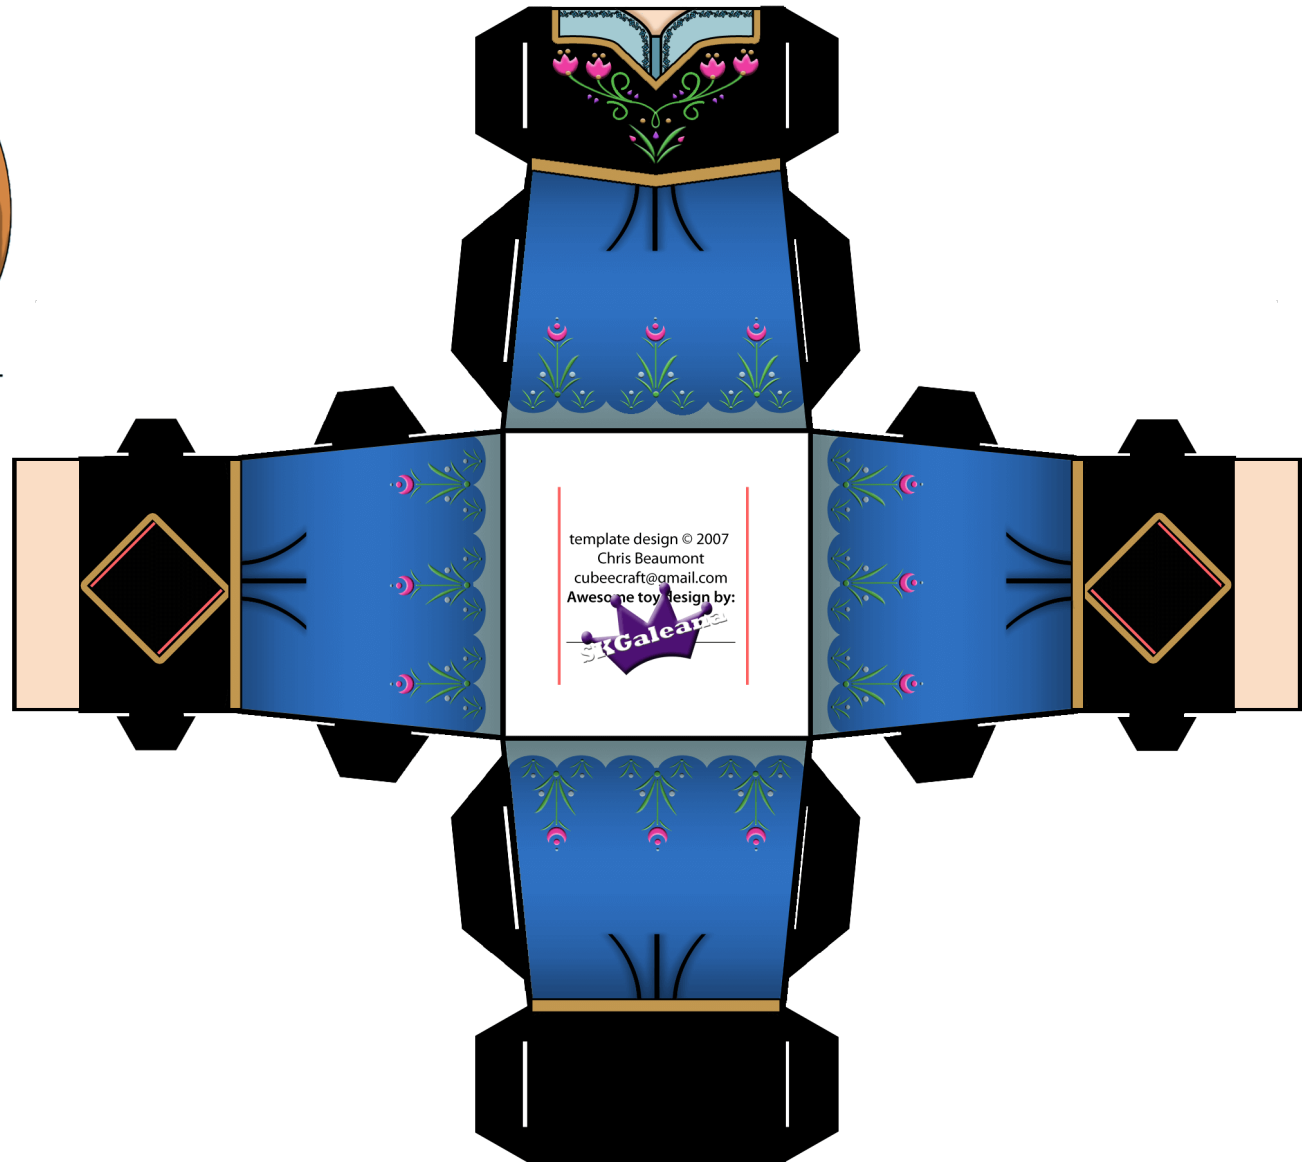

RIGHT ARM

HEAD

LEGS

LEFT ARM

Disney FROZEN

Anna Part 1

Disney FROZEN

Anna

Part 2

CUBEERCRAFT®

Artist: _____

Website: _____

template design © 2007
Chris Beaumont
cubecraft@gmail.com
Awesome toy design by: