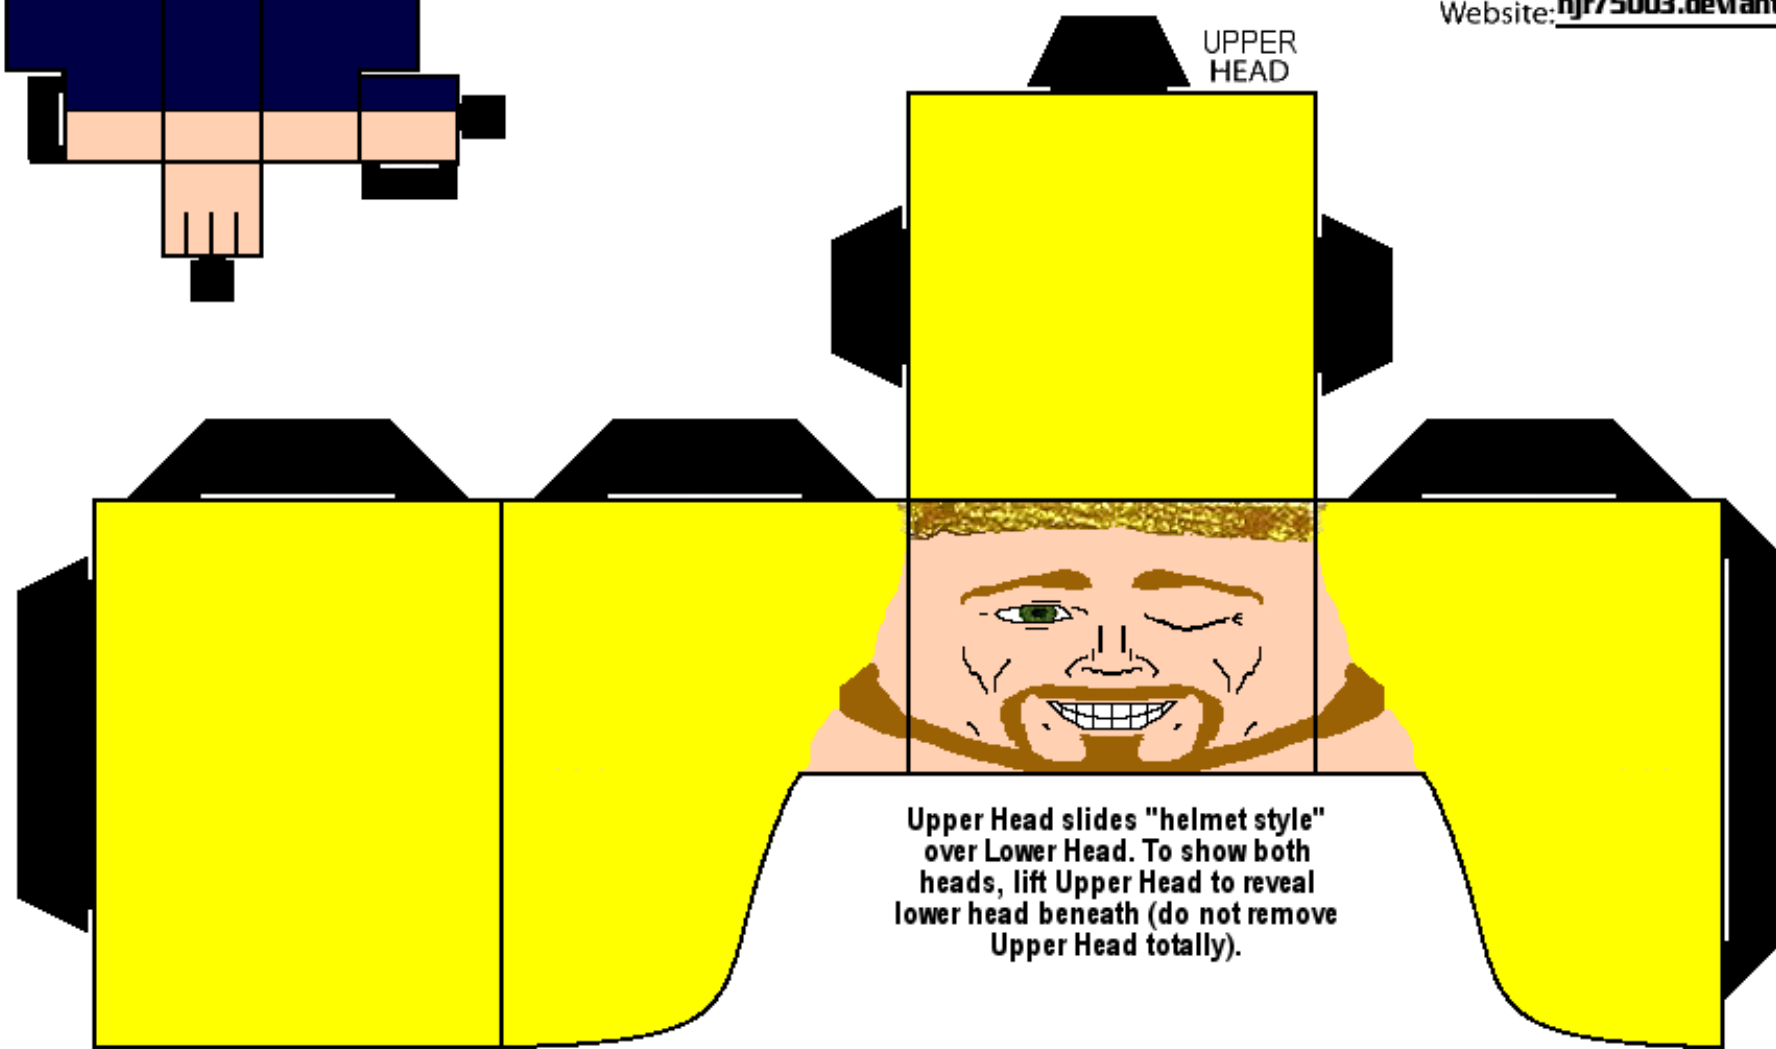

HITCHHIKER'S GUIDE MOVIE  
Zaphod Beeblebrox (Sam Rockwell)

LOWER  
HEAD

**CUBEECRAFT**<sup>®</sup>

Artist: **Nicholas Roche**

Website: [njr75003.deviantart.com](http://njr75003.deviantart.com)

RIGHT ARM  
#1

RIGHT ARM  
#2

HITCHHIKER'S GUIDE MOVIE  
Zaphod Beeblebrox (Sam Rockwell)

**CUBEECRAFT**<sup>®</sup>

Artist: **Nicholas Roche**

Website: **njr75003.deviantart.com**

UPPER  
HEAD

Upper Head slides "helmet style"  
over Lower Head. To show both  
heads, lift Upper Head to reveal  
lower head beneath (do not remove  
Upper Head totally).