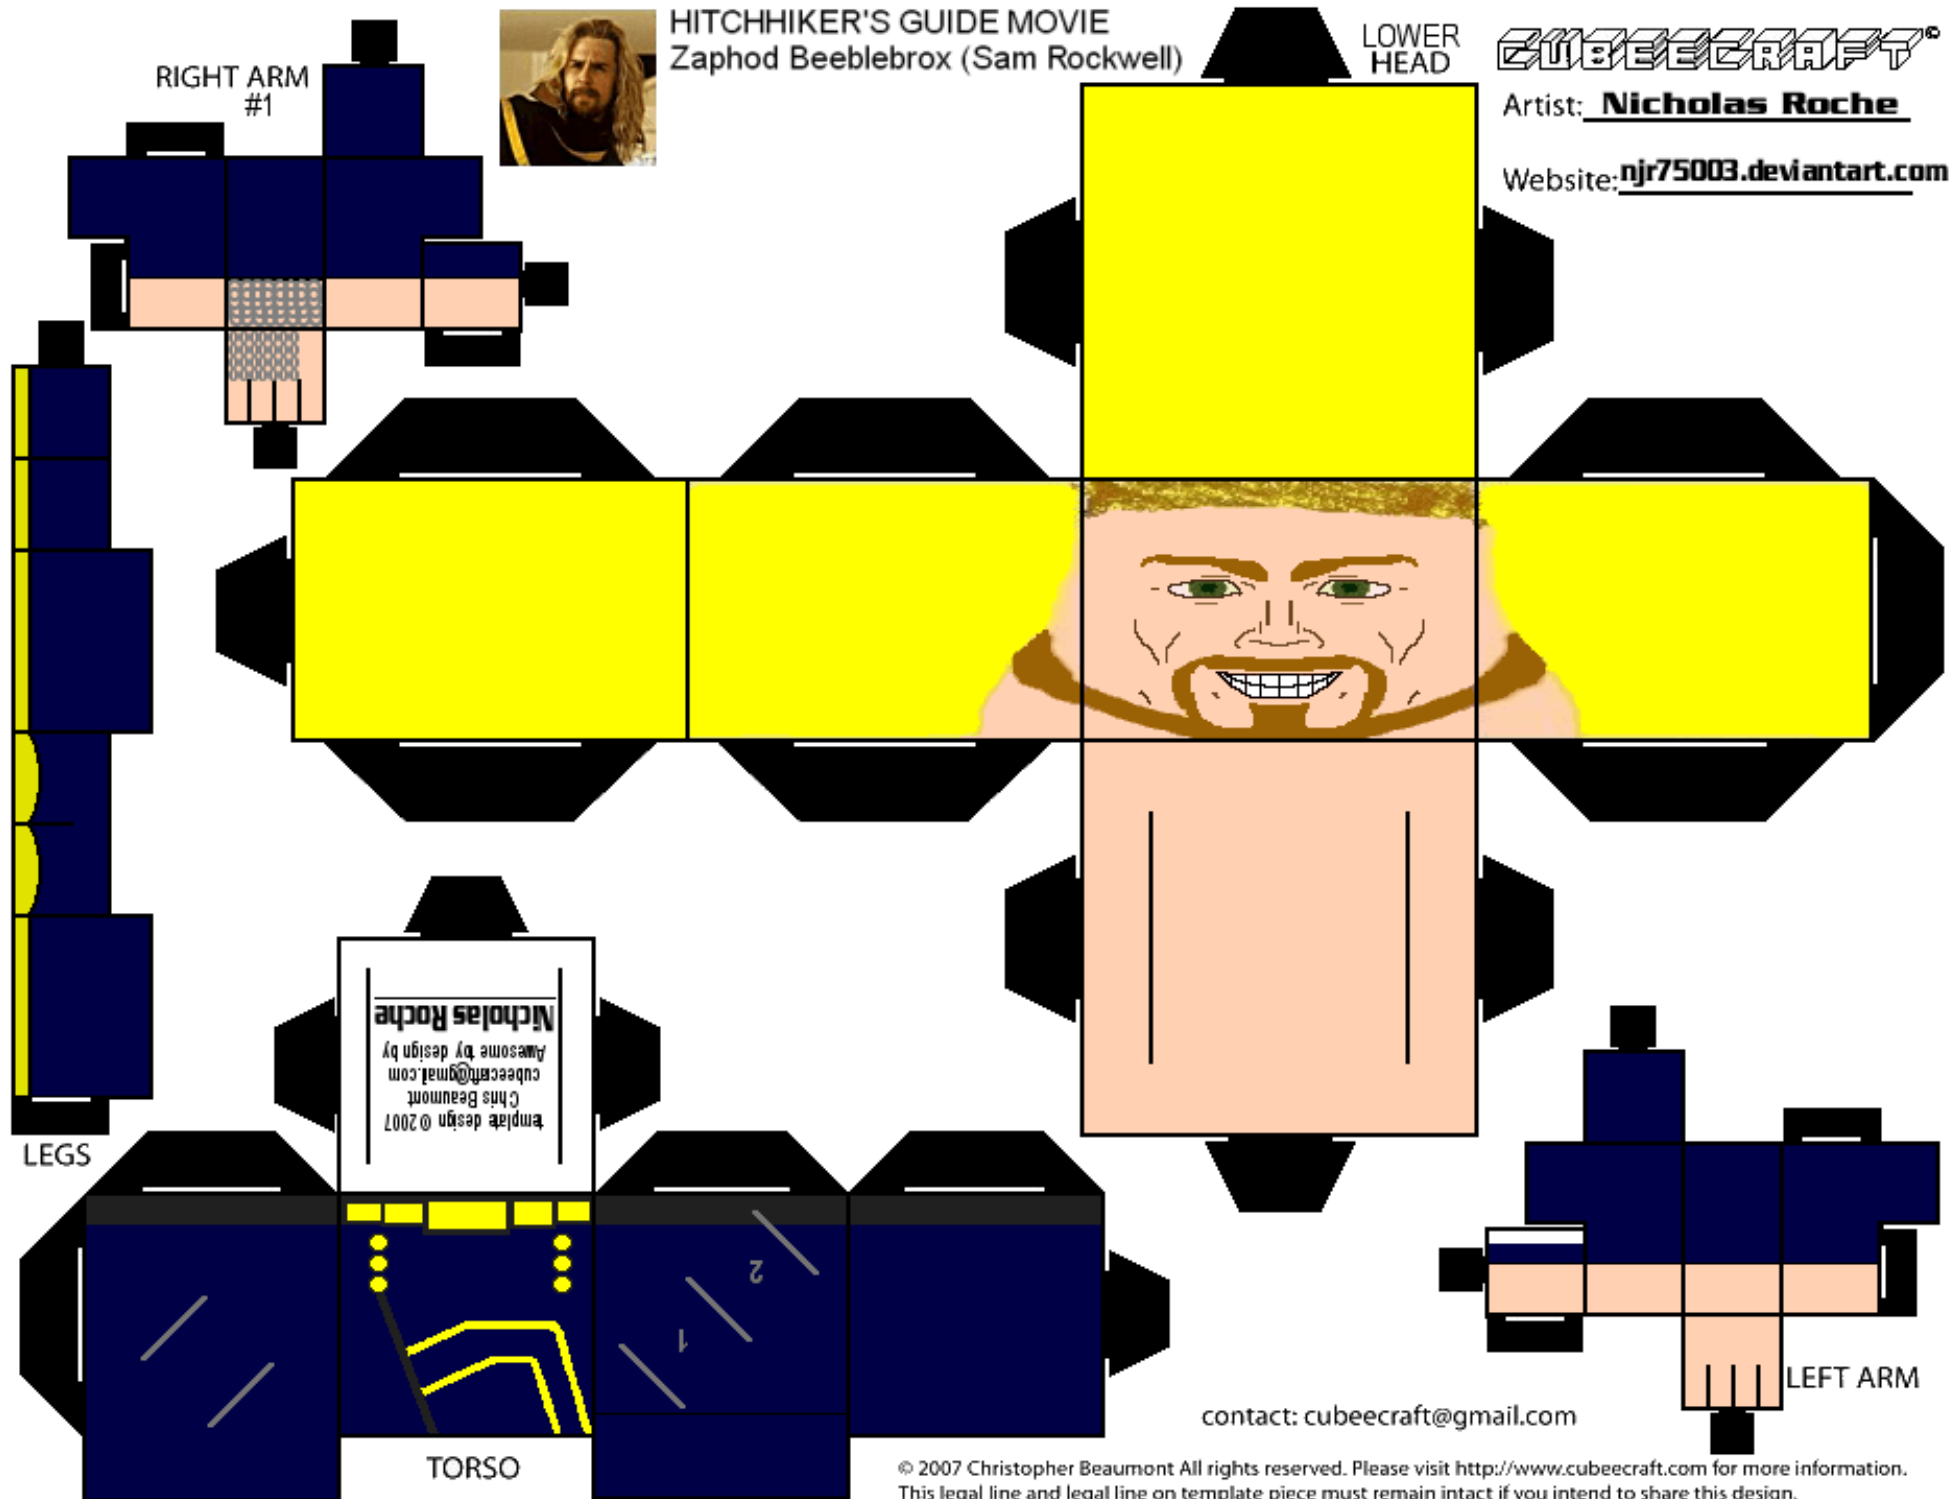

HITCHHIKER'S GUIDE MOVIE  
Zaphod Beeblebrox (Sam Rockwell)

LOWER  
HEAD

**CUBEECRAFT**<sup>®</sup>

Artist: **Nicholas Roche**

Website: [njr75003.deviantart.com](http://njr75003.deviantart.com)

RIGHT ARM  
#1

Nicholas Roche  
Awesome by design by  
cubecraft@gmail.com  
Chris Beaumont  
Template design © 2007

TORSO

LEFT ARM

contact: cubecraft@gmail.com

© 2007 Christopher Beaumont All rights reserved. Please visit <http://www.cubecraft.com> for more information.  
This legal line and legal line on template piece must remain intact if you intend to share this design.

RIGHT ARM  
#2

HITCHHIKER'S GUIDE MOVIE  
Zaphod Beeblebrox (Sam Rockwell)

**CUBEECRAFT**<sup>®</sup>

Artist: **Nicholas Roche**

Website: **njr75003.deviantart.com**

UPPER  
HEAD

Upper Head slides "helmet style"  
over Lower Head. To show both  
heads, lift Upper Head to reveal  
lower head beneath (do not remove  
Upper Head totally).