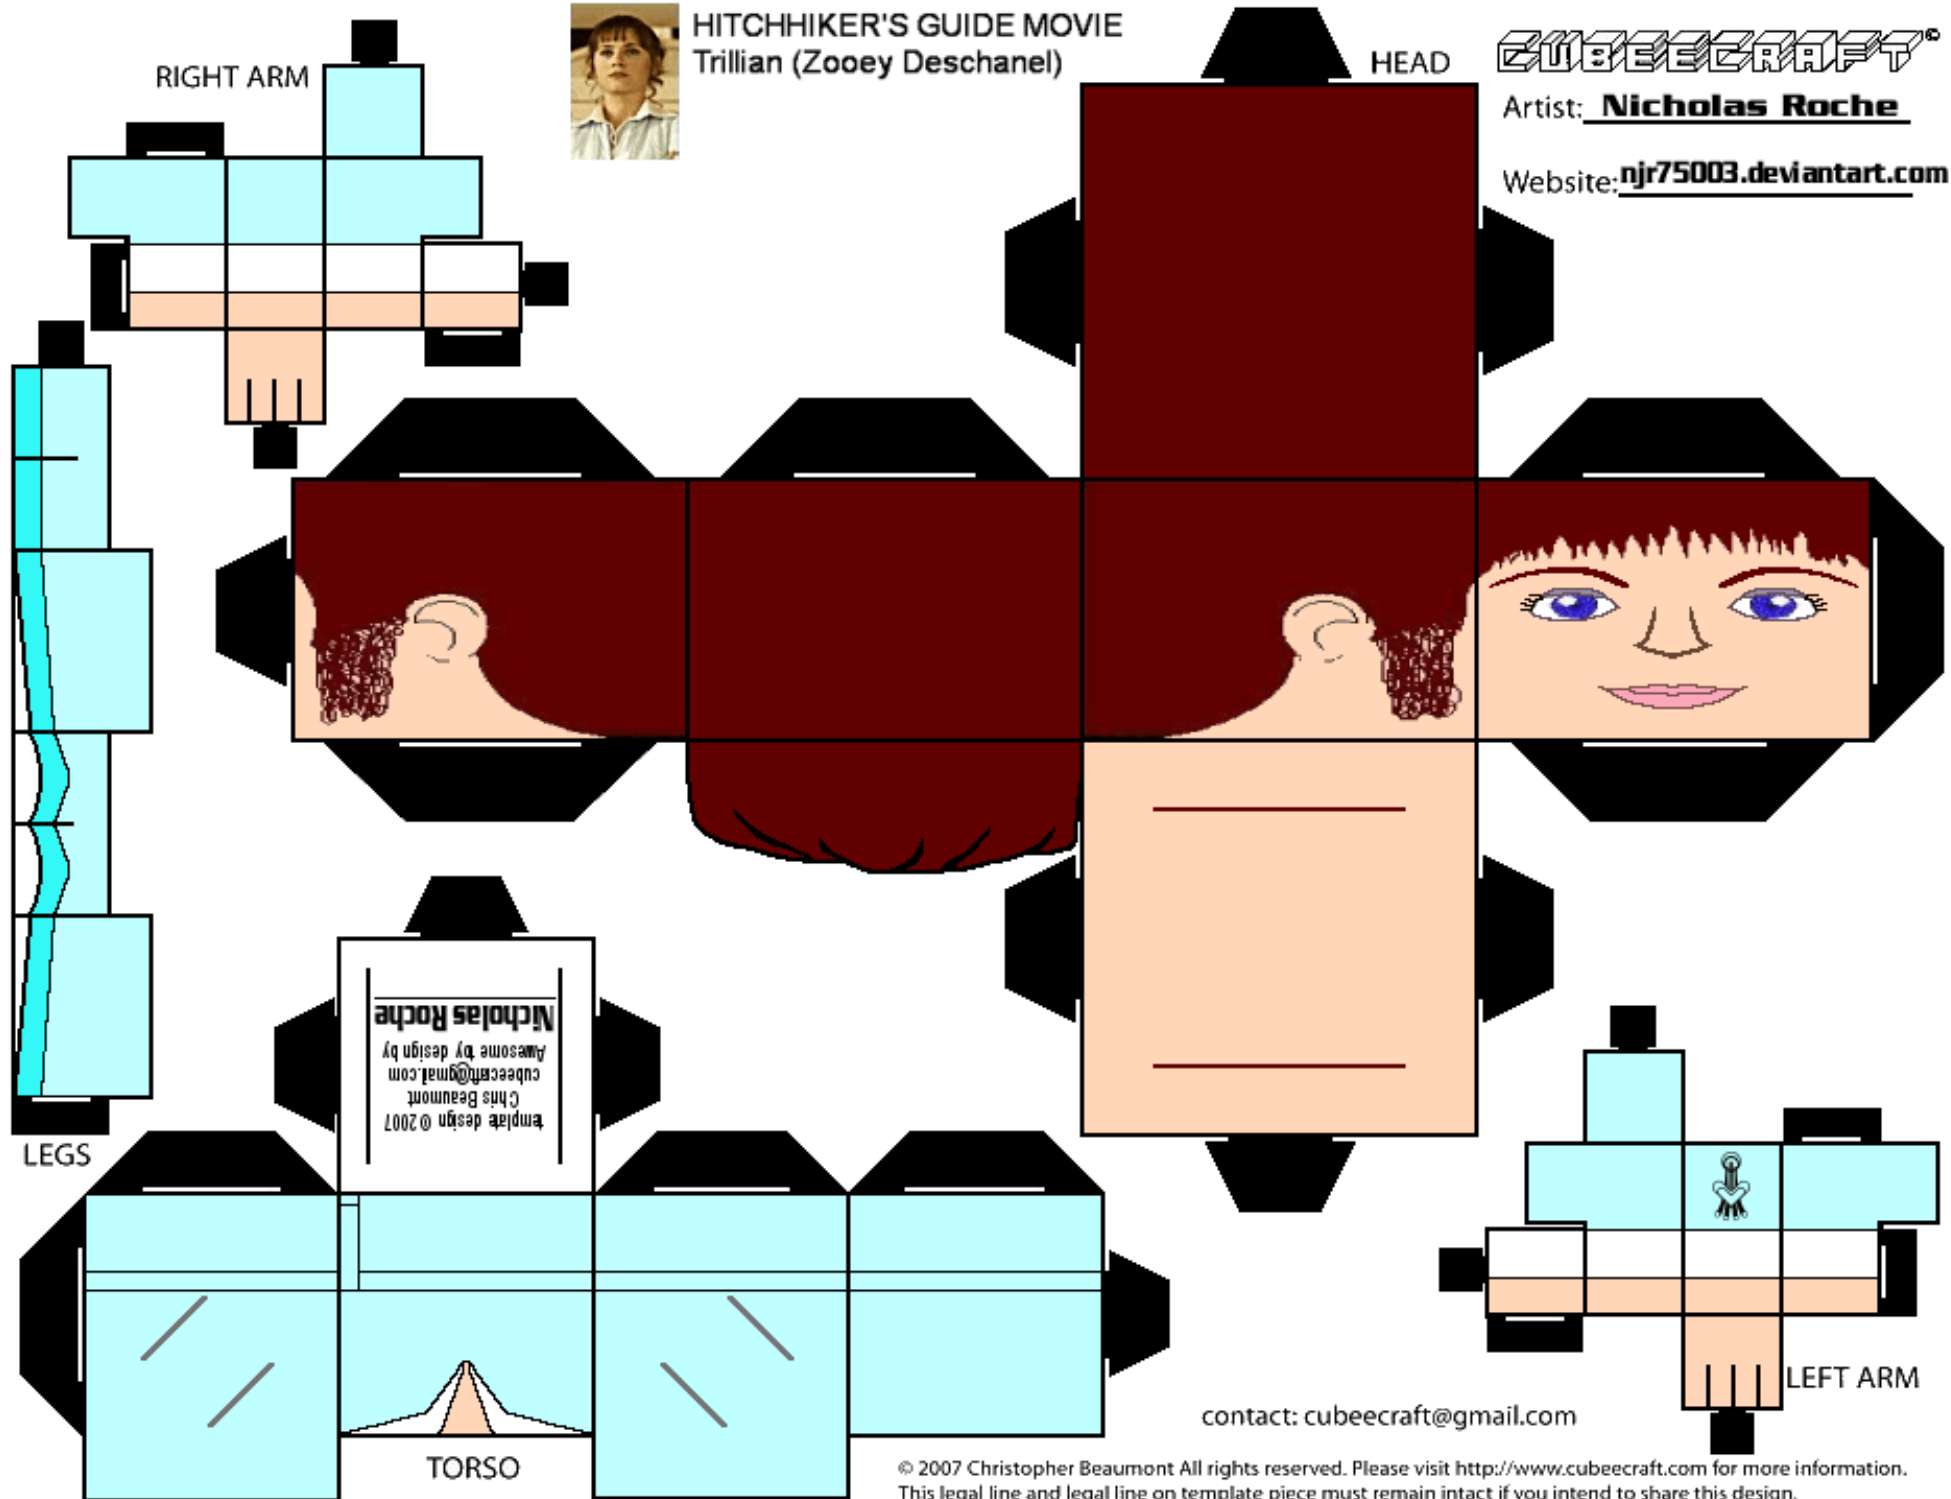

HITCHHIKER'S GUIDE MOVIE
Trillian (Zooey Deschanel)

CUBEECRAFT®

Artist: **Nicholas Roche**

Website: njr75003.deviantart.com

HEAD

RIGHT ARM

LEGS

TORSO