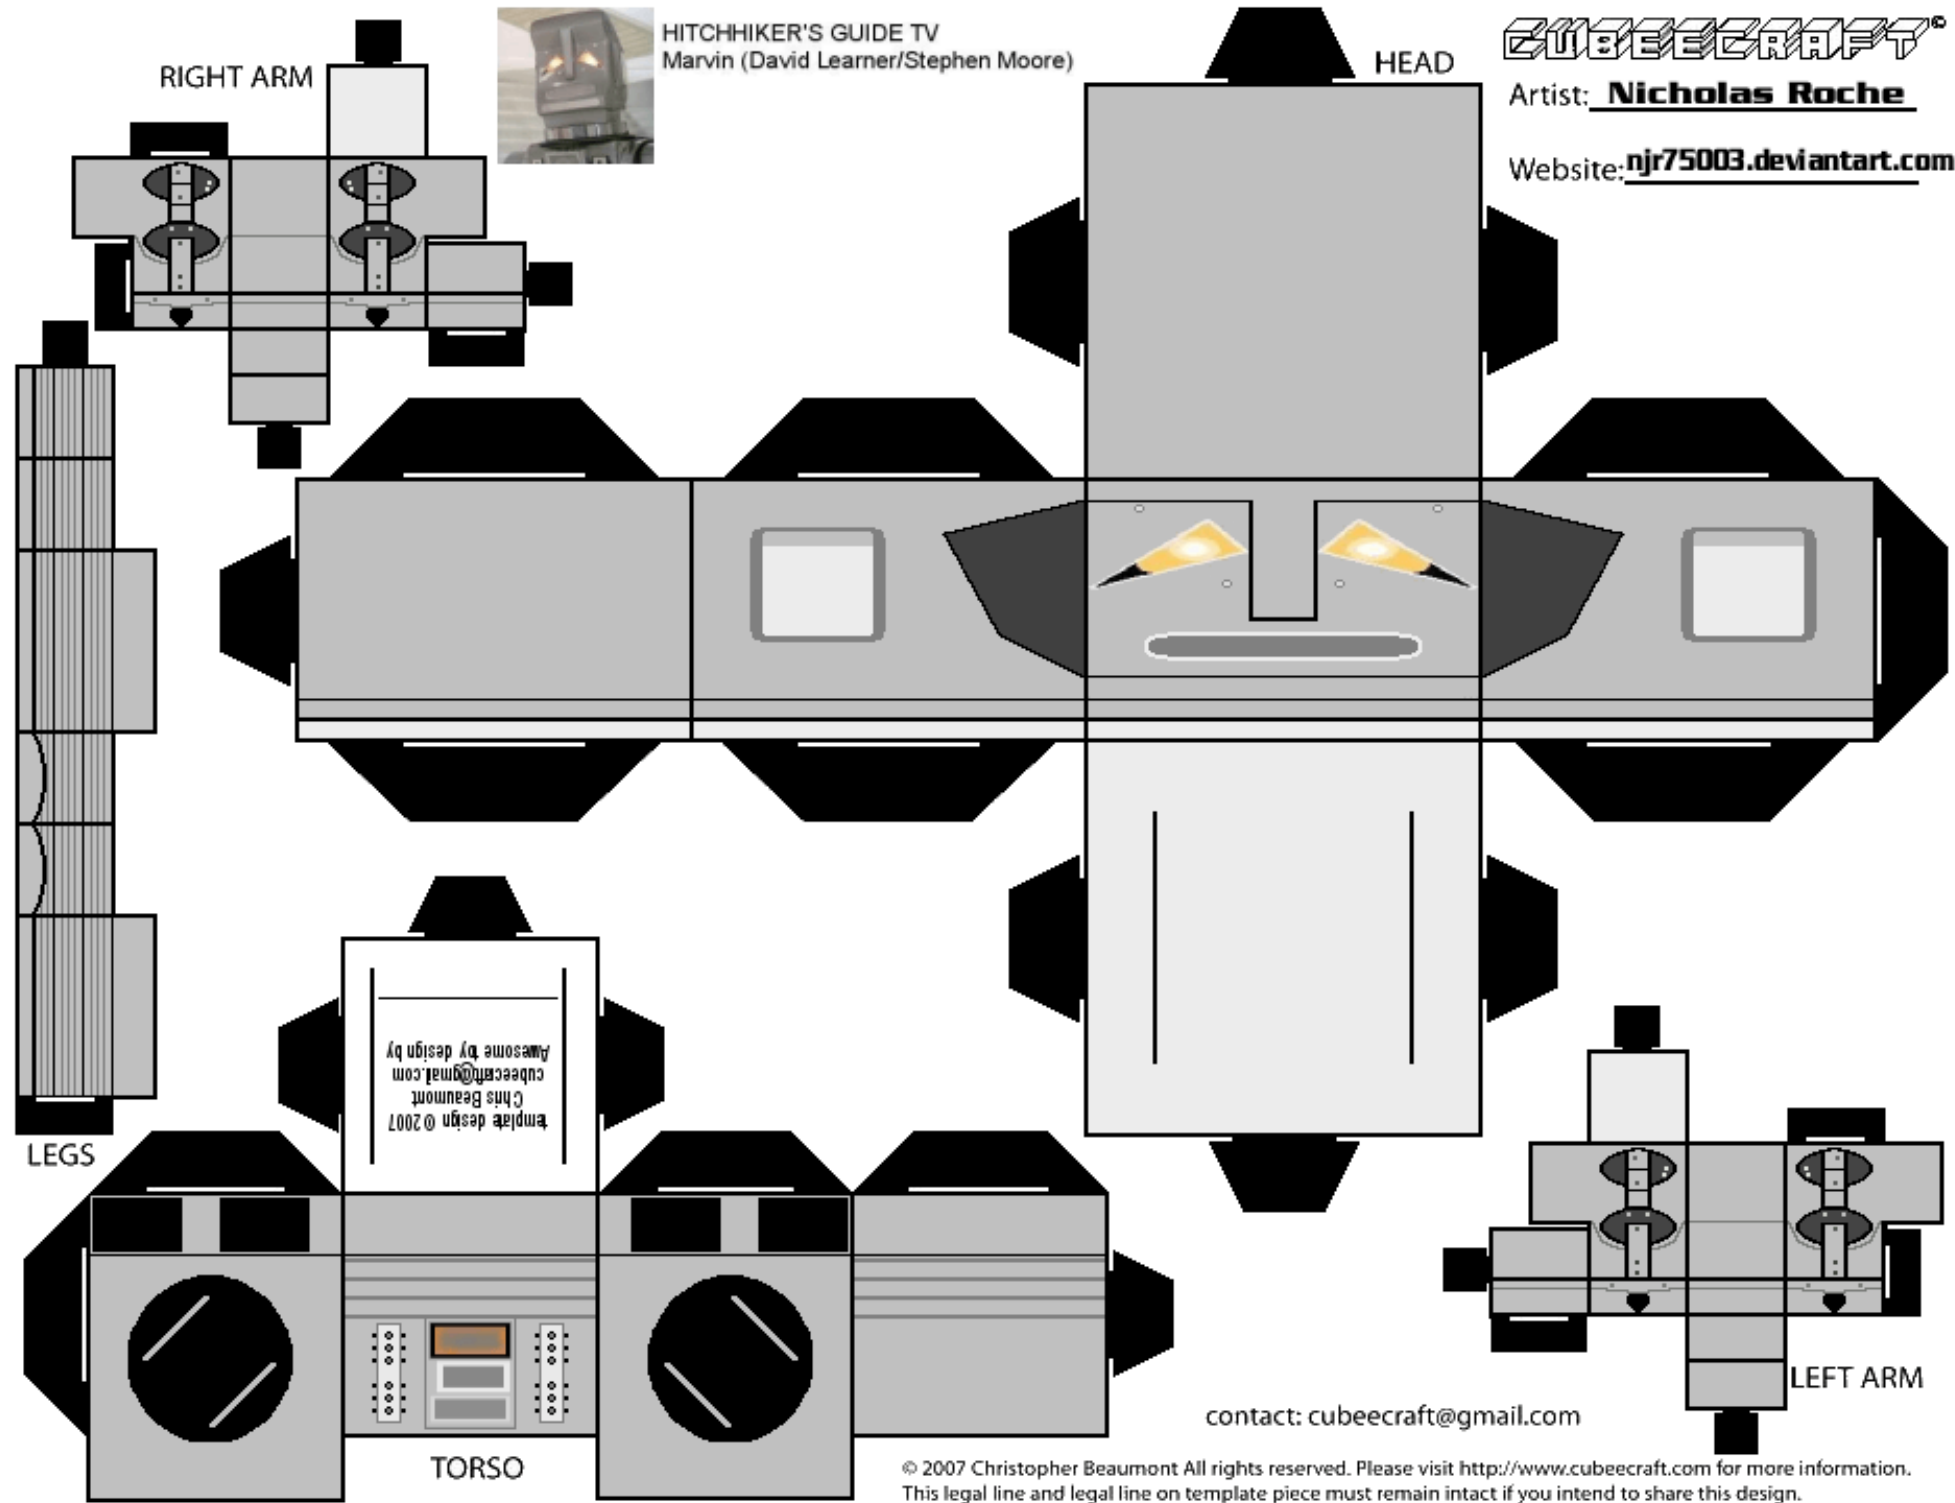

HITCHHIKER'S GUIDE TV
Marvin (David Learner/Stephen Moore)

HEAD

RIGHT ARM

template design © 2007
Chris Beaumont
cubecraft@gmail.com
awesome by design by

LEGS

TORSO

LEFT ARM

contact: cubecraft@gmail.com