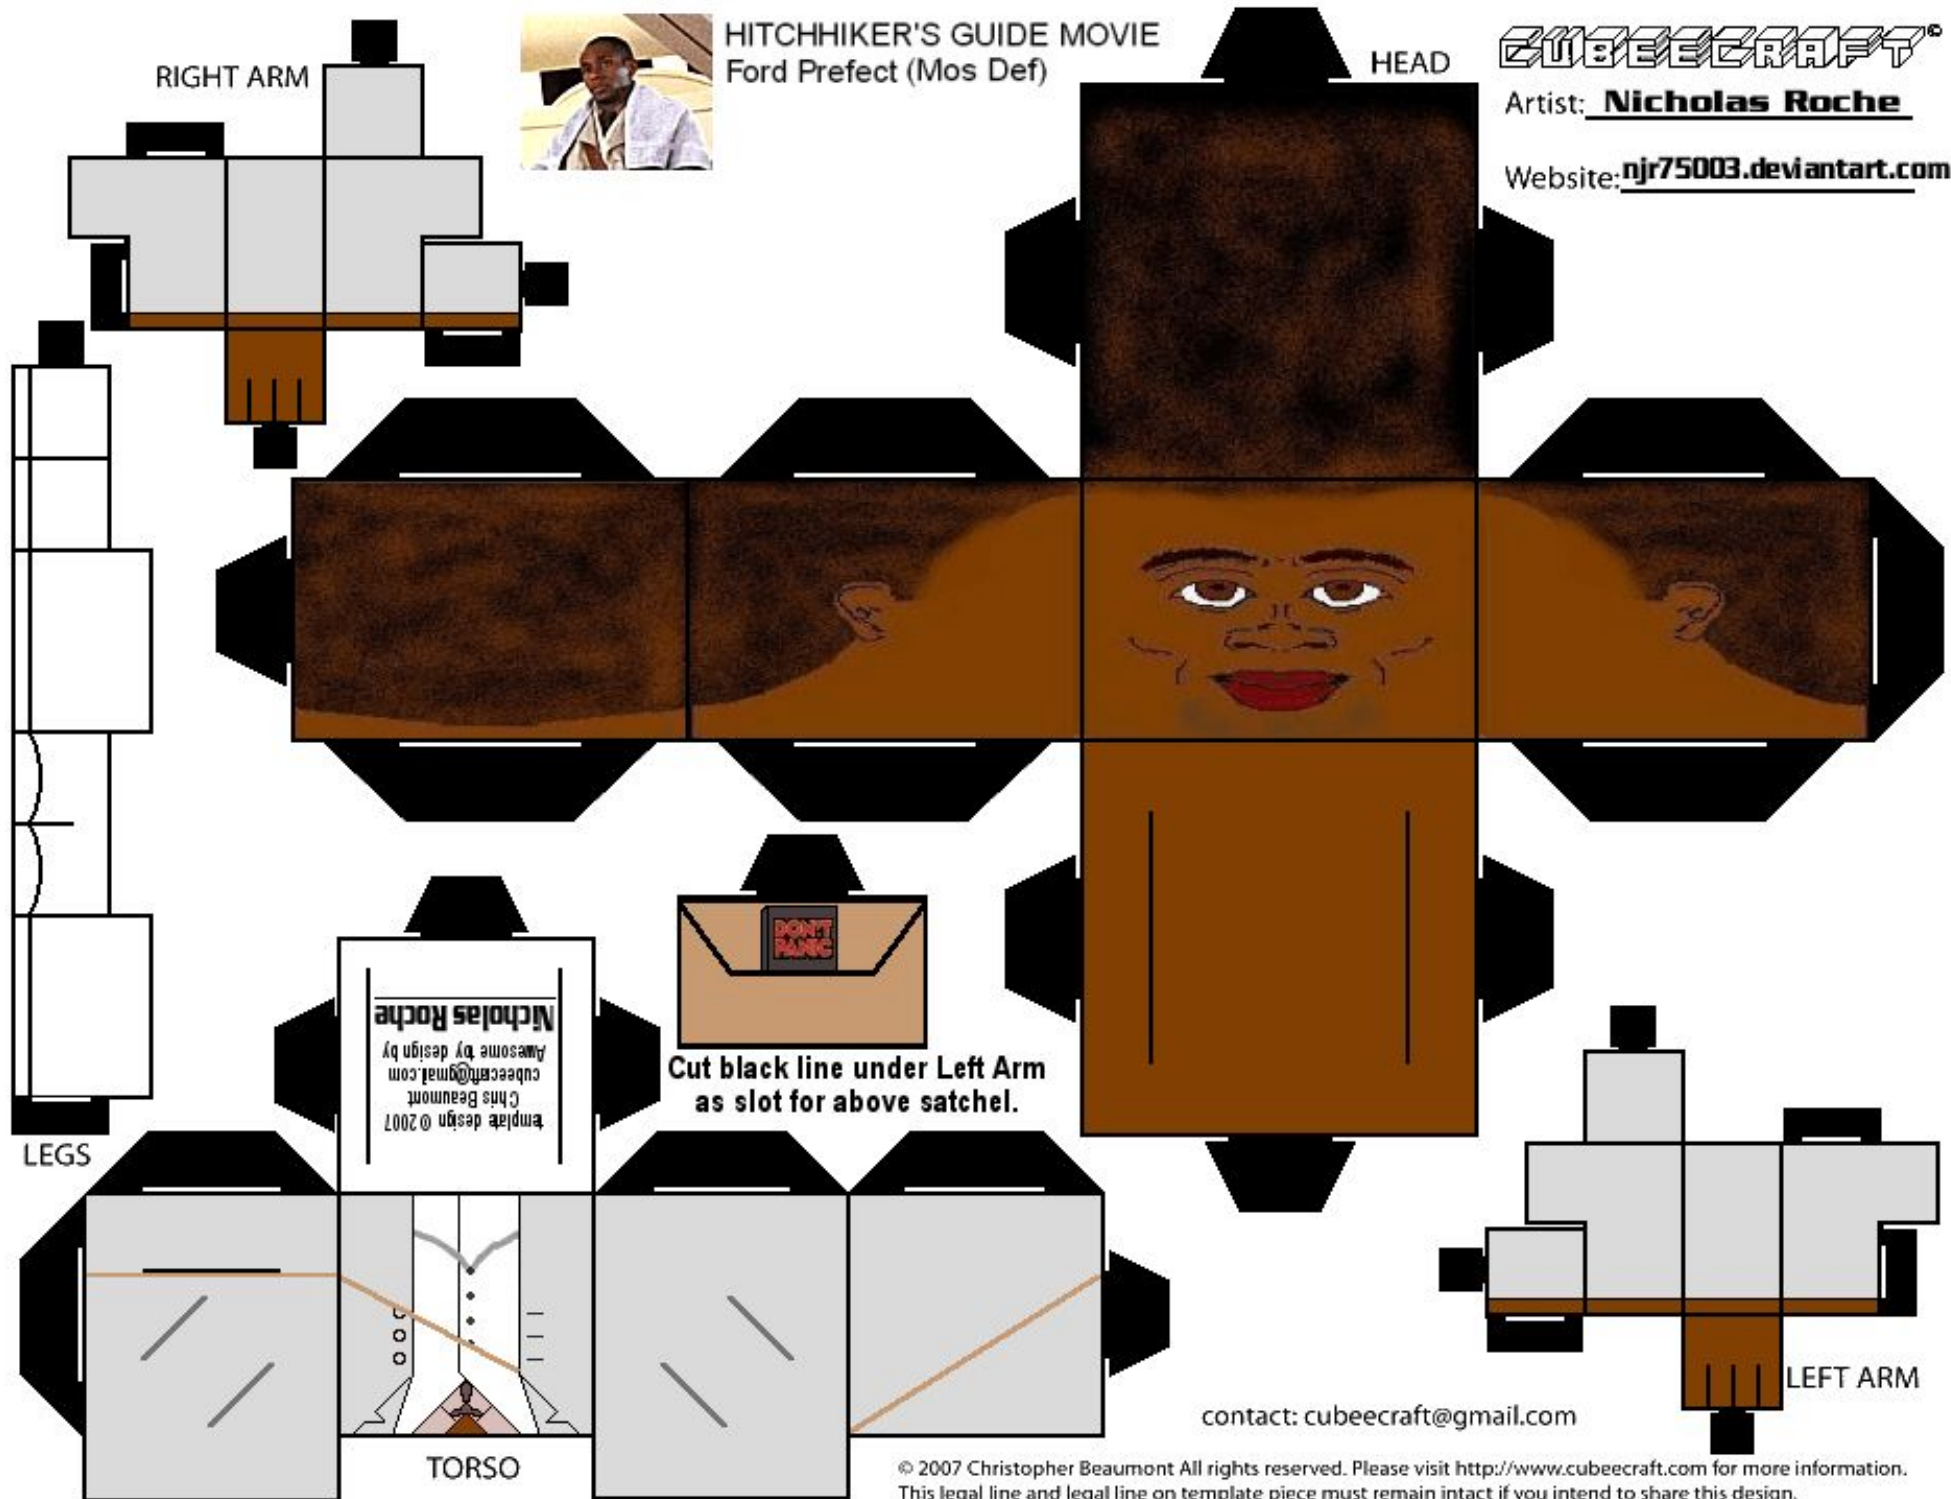

HITCHHIKER'S GUIDE MOVIE
Ford Prefect (Mos Def)

CUBEECRAFT[®]

Artist: **Nicholas Roche**

Website: njr75003.deviantart.com

HEAD

RIGHT ARM

Cut black line under Left Arm
as slot for above satchel.

template design © 2007
Chris Beaumont
cubecraft@gmail.com
Awesome by design by
Nicholas Roche

LEGS

TORSO

LEFT ARM

contact: cubecraft@gmail.com

© 2007 Christopher Beaumont All rights reserved. Please visit <http://www.cubecraft.com> for more information.
This legal line and legal line on template piece must remain intact if you intend to share this design.