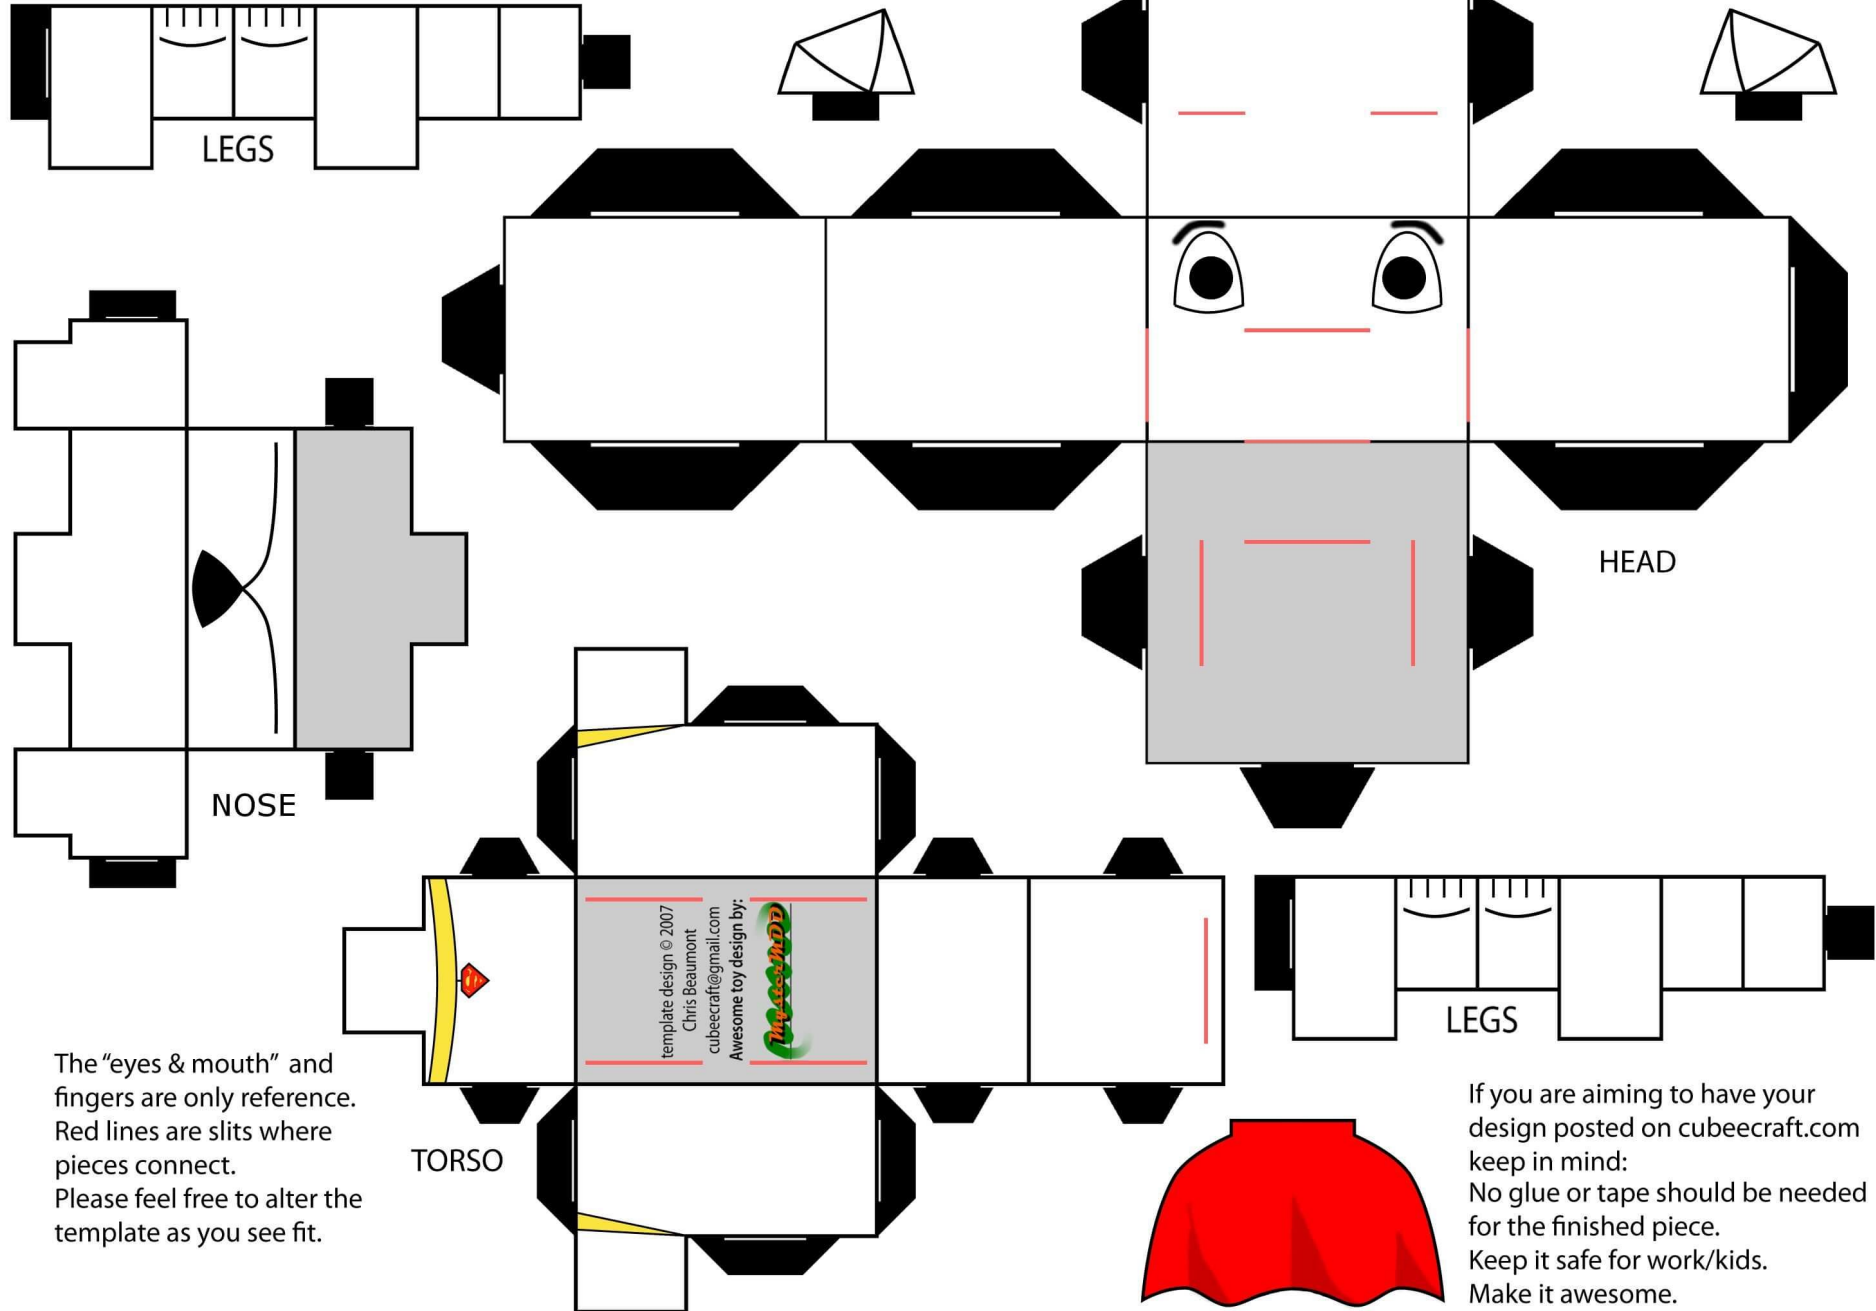

This legal line and legal line on template piece must remain intact if you intend to share this design.

The "eyes & mouth" and fingers are only reference. Red lines are slits where pieces connect. Please feel free to alter the template as you see fit.